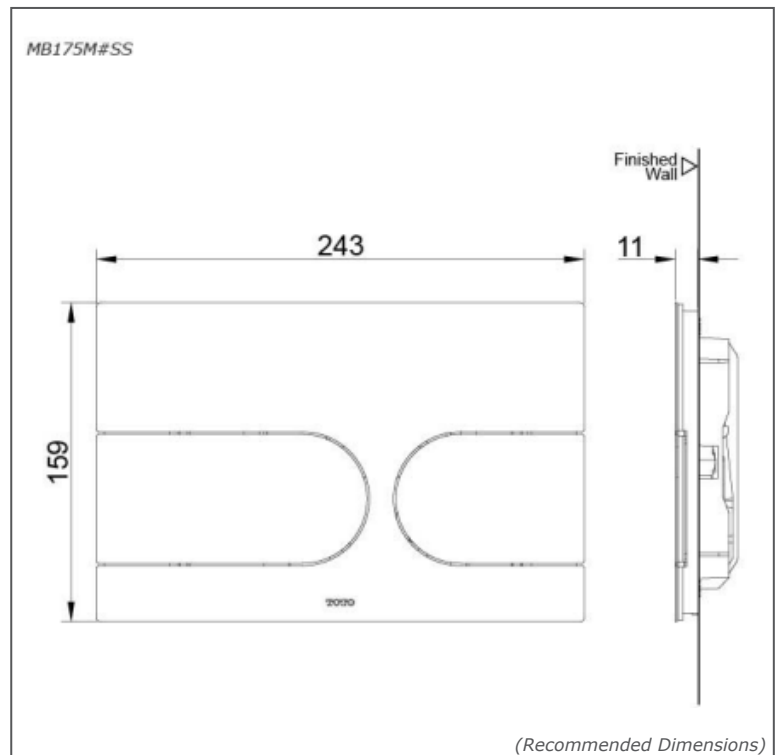

AVAILABLE COLORS/FINISHES

- SS
- Nickel
- Black
- White
- French Gold
- Rose Gold
- Graphite

MB175M#SS