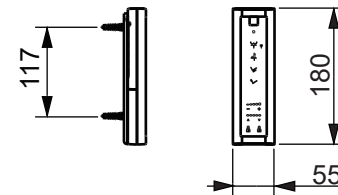

±0=OKFFB

CAN BE COMBINED WITH:

1. SP WC, wall-hung, just to be used for the mentioned WASHLET™ CW522EY

Designation		<b>TOTO</b>	
<b>WASHLET™</b> SX EWATER+, incl. remote controller TCF796CG			
Altered		Scale	This drawing including the respective data may neither be duplicated nor modified nor altered without the consent of TOTO Europe GmbH. The usage of the data/technical drawings takes place at user's own risk and under exclusion of any liability of TOTO Europe GmbH and/or of the companies of the TOTO-Group. The indicated dimensions are not binding; products are subject to change.
		1:10	
		Signed	
		Date	24/07/2019