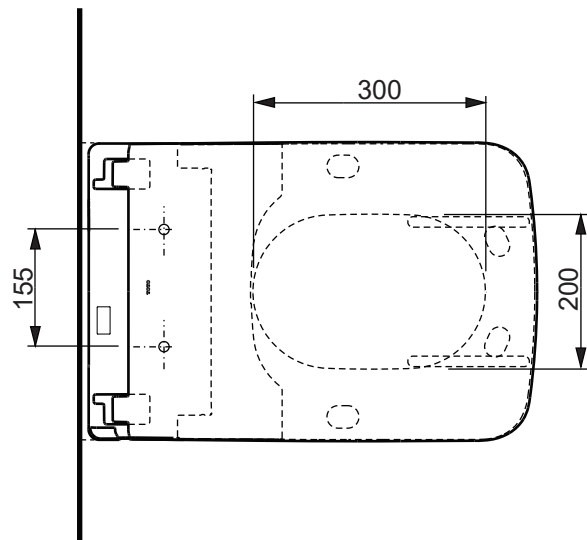

±0=OKFFB

CAN BE COMBINED WITH:

1. SP WC, wall-hung, just to be used for the mentioned WASHLET™ CW522EY

Designation		<b>TOTO</b>	
<b>WASHLET™</b> SX EWATER+, incl. remote controller TCF796CG			
Altered		Scale	This drawing including the respective data may neither be duplicated nor modified nor altered without the consent of TOTO Europe GmbH. The usage of the data/technical drawings takes place at user's own risk and under exclusion of any liability of TOTO Europe GmbH and/or of the companies of the TOTO-Group. The indicated dimensions are not binding; products are subject to change.
		1:10	
		Signed	
		Date	24/07/2019