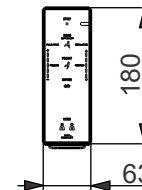

±0=OKFFB

TO BE COMBINED WITH:

- 1. NC WC, wallhung CW762Y
- 2. NC WC, back-to-wall CW763Y
- 3. MH WC, wallhung CW162Y
- 4. MH WC, close coupled CW161Y
- 5. MH WC, back-to-wall CW163Y
- 6. PUBLIC ES WC, wallhung CW797

Designation  
**WASHLET GL 2.0** with side connections  
 TCF6532G#NW1, TCF6532GE#NW1(UK),  
 TCF6532SW#NW1 (CH)

**TOTO**

Altered		Scale	1:10
		Signed	
		Date	17/08/2018

This drawing including the respective data may neither be duplicated nor modified nor altered without the consent of TOTO Europe GmbH. The usage of the data/technical drawings takes place at user's own risk and under exclusion of any liability of TOTO Europe GmbH and/or of the companies of the TOTO-Group. The indicated dimensions are not binding; products are subject to change.