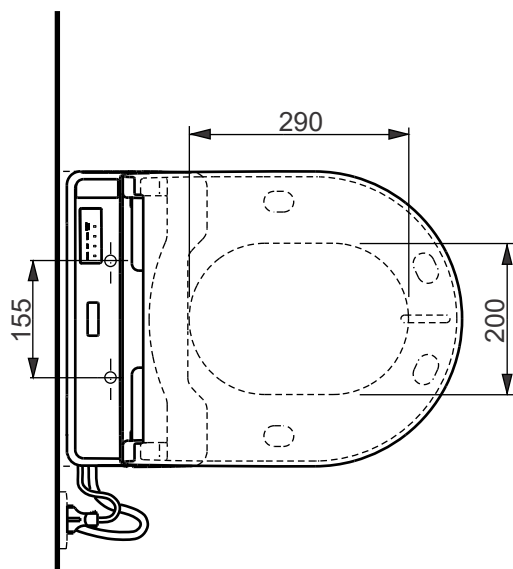

±0=OKFFB

TO BE COMBINED WITH:

- 1. NC WC, wallhung CW762Y
- 2. NC WC, back-to-wall CW763Y
- 3. MH WC, wallhung CW162Y
- 4. MH WC, close coupled CW161Y
- 5. MH WC, back-to-wall CW163Y
- 6. PUBLIC ES WC, wallhung CW797

Designation  
**WASHLET GL 2.0** with side connections  
 TCF6532G#NW1, TCF6532GE#NW1(UK),  
 TCF6532SW#NW1 (CH)

**TOTO**

Altered		Scale	1:10
		Signed	
		Date	17/08/2018

This drawing including the respective data may neither be duplicated nor modified nor altered without the consent of TOTO Europe GmbH. The usage of the data/technical drawings takes place at user's own risk and under exclusion of any liability of TOTO Europe GmbH and/or of the companies of the TOTO-Group. The indicated dimensions are not binding; products are subject to change.