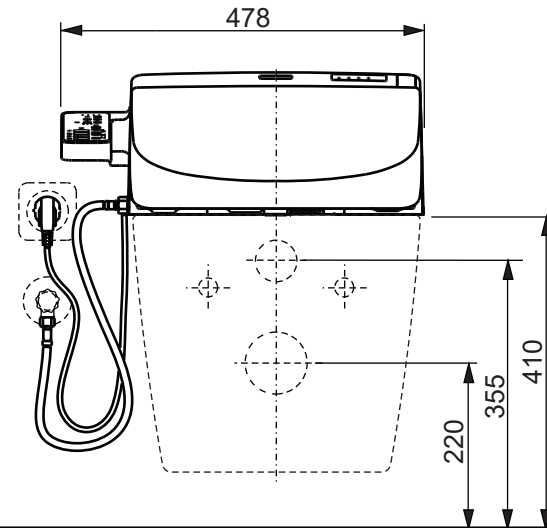

±0=OKFFB

TO BE COMBINED WITH:

- 1. NC WC, wallhung CW762Y
- 2. NC WC, back-to-wall CW763Y
- 3. MH WC, wallhung CW162Y
- 4. MH WC, close coupled CW161Y
- 5. MH WC, back-to-wall CW163Y
- 6. PUBLIC ES WC, wallhung CW797

Designation
WASHLET EK 2.0 with side connections
 TCF6632G#NW1, TCF6632GE#NW1(UK),
 TCF6632SW#NW1 (CH)

TOTO

Altered		Scale	1:10
		Signed	T.G.
		Date	29/08/2018

This drawing including the respective data may neither be duplicated nor modified nor altered without the consent of TOTO Europe GmbH. The usage of the data/technical drawings takes place at user's own risk and under exclusion of any liability of TOTO Europe GmbH and/or of the companies of the TOTO-Group. The indicated dimensions are not binding; products are subject to change.