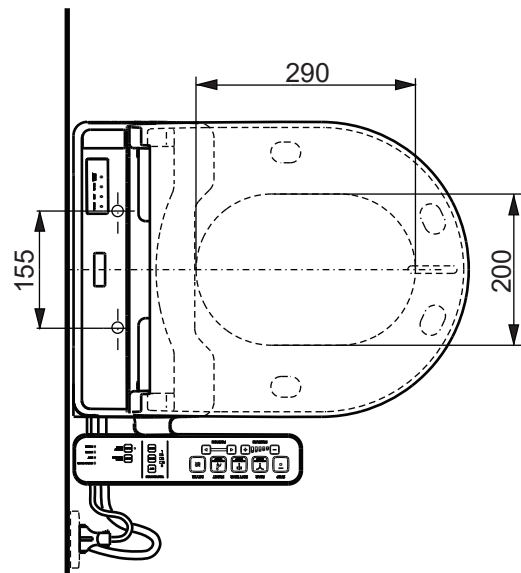

±0=OKFFB

TO BE COMBINED WITH:

- 1. NC WC, wallhung CW762Y
- 2. NC WC, back-to-wall CW763Y
- 3. MH WC, wallhung CW162Y
- 4. MH WC, close coupled CW161Y
- 5. MH WC, back-to-wall CW163Y
- 6. PUBLIC ES WC, wallhung CW797

Designation
WASHLET EK 2.0 with side connections
 TCF6632G#NW1, TCF6632GE#NW1(UK),
 TCF6632SW#NW1 (CH)

TOTO

Altered		Scale	1:10
		Signed	T.G.
		Date	29/08/2018

This drawing including the respective data may neither be duplicated nor modified nor altered without the consent of TOTO Europe GmbH. The usage of the data/technical drawings takes place at user's own risk and under exclusion of any liability of TOTO Europe GmbH and/or of the companies of the TOTO-Group. The indicated dimensions are not binding; products are subject to change.