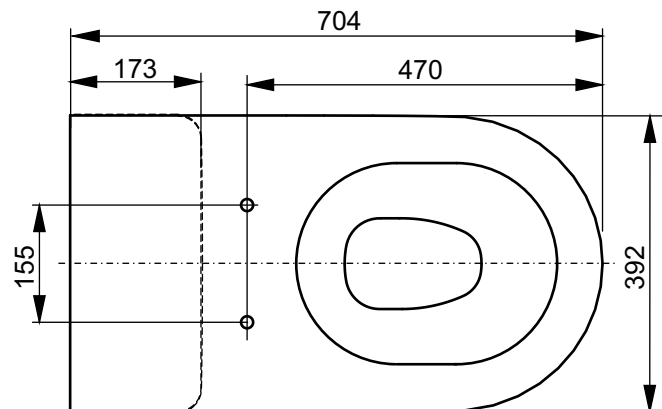

CAN BE COMBINED WITH:

- |  |  |
|--|--|
| 1. WC seat, slim with soft-close                   | TC514G   |
| 2. MH WC seat with soft-closing                    | VC10047NN  |
| 3. MH ceramic cover, with plastic cistern          | SW10044G1  |
| 4. WASHLET EK 2.0                                  | TCF6632G#NW1, TCF6632GE#NW1(UK),<br>CF6632SW#NW1 (CH)  |
| 5. WASHLET GL 2.0                                  | TCF6532G#NW1, TCF6532GE#NW1(UK),<br>TCF6532SW#NW1 (CH) |
| 8. Corner valve for WASHLET<br>on close coupled WC | VHJ100   |

Designation		<b>TOTO</b>	
<b>MH SERIES</b> WC, close coupled CW161Y			
Altered	Scale	1:10	
	Signed	T.G.	
	Date	11/02/2019	
<p>This drawing including the respective data may neither be duplicated nor modified nor altered without the consent of TOTO Europe GmbH. The usage of the data/technical drawings takes place at user's own risk and under exclusion of any liability of TOTO Europe GmbH and/or of the companies of the TOTO-Group. The indicated dimensions are not binding; products are subject to change. Measurements shown may be subject to small variations or are indicative.</p>			