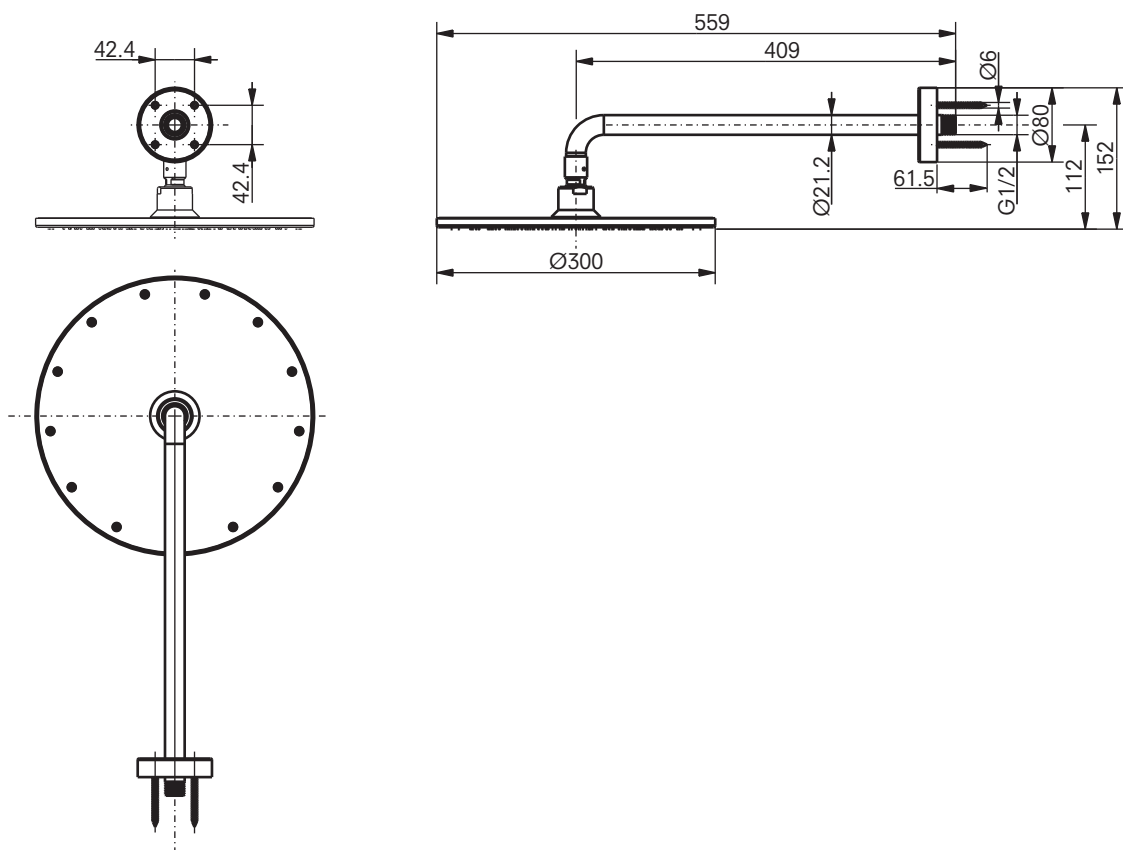

SHOWER SYSTEM

Overhead shower 300 mm,
round, wall-mounted

DE: Kopfbrause, Wandbefestigung, rund
FR: Douche de tête, rond, fixation murale
RU: Верхний душ, настенного монтажа, круглый

PRODUCT DETAILS

Product code	DBX113CAMRVE
EAN code	40 50663 09381 5
Size	w:300xd:559xh:152(mm)
Colour	Chrome

TECHNICAL DETAILS

Material	Plastic
Flow rate	13.7 l/min
Operating pressure	0.05 – 0.5 MPa
Technologies	Aerial Pulse, Water-saving

Weights and measurements shown may be subject to small variations or are indicative.

TECHNICAL DRAWINGS

SHOWER SYSTEM

Overhead shower 300 mm,
round, wall-mounted

DE: Kopfbrause, Wandbefestigung, rund
FR: Douche de tête, rond, fixation murale
RU: Верхний душ, настенного монтажа, круглый

FLOW RATES