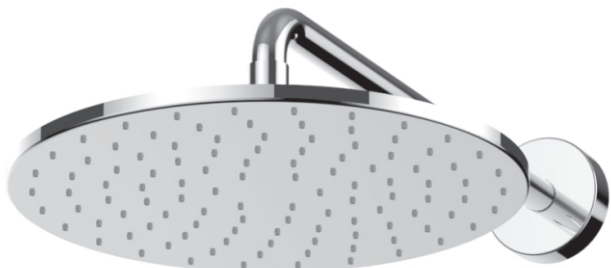

SHOWER SYSTEM

Overhead shower 300 mm,
round, wall-mounted

DE: Kopfbrause, Wandbefestigung, rund
FR: Douche de tête, rond, fixation murale
RU: Верхний душ, настенного монтажа, круглый

PRODUCT DETAILS

Product code	DBX113CAMRVE
EAN code	40 50663 09381 5
Size	w:300xd:559xh:152(mm)
Colour	Chrome

TECHNICAL DETAILS

Material	Plastic
Flow rate	13.7 l/min
Operating pressure	0.05 – 0.5 MPa
Technologies	Aerial Pulse, Water-saving

Weights and measurements shown may be subject to small variations or are indicative.

TECHNICAL DRAWINGS

SHOWER SYSTEM

Overhead shower 300 mm,
round, wall-mounted

DE: Kopfbrause, Wandbefestigung, rund
FR: Douche de tête, rond, fixation murale
RU: Верхний душ, настенного монтажа, круглый

FLOW RATES