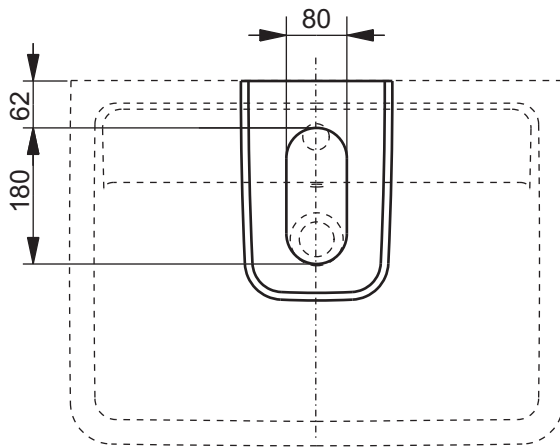

±0=OKFFB

CAN BE COMBINED WITH:

1. CF washbasin 650 LW136Y
2. CF washbasin 850 LW137Y

Designation		<b>TOTO</b>	
<b>CF SERIES</b> Half pedestal, incl. Fixation set LW136HFY			
Altered	Scale	1:10	
	Signed	T.G.	
	Date	19/01/2015	
		This drawing including the respective data may neither be duplicated nor modified nor altered without the consent of TOTO Europe GmbH. The usage of the data/technical drawings takes place at user's own risk and under exclusion of any liability of TOTO Europe GmbH and/or of the companies of the TOTO-Group. The indicated dimensions are not binding; products are subject to change.	