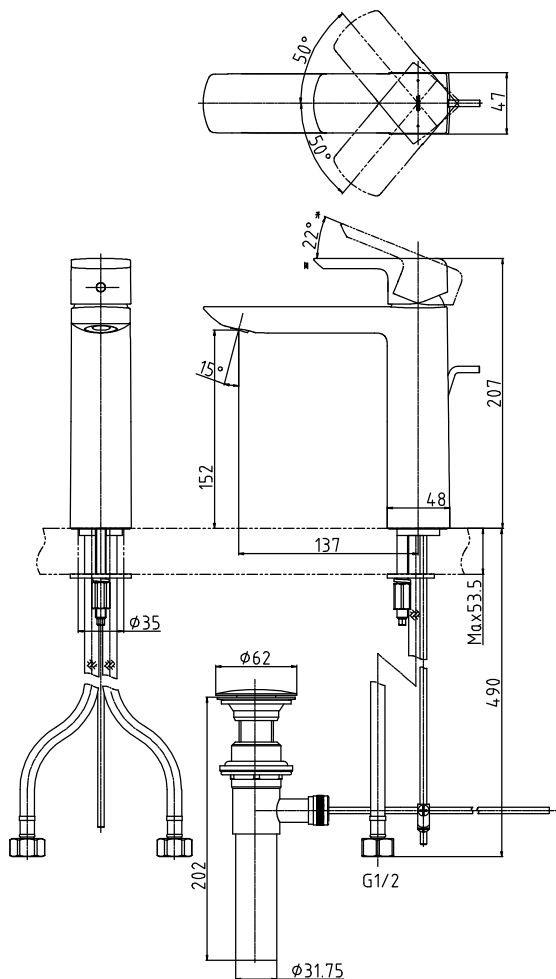

GR Series  
Single Lever Lavatory Faucet  
(Semi-tall Vessel)  
w/ pop-up waste

reddot award 2017  
winner

## Specifications

Finish : Chrome

Material : Brass

Water Pressure : 0.05 ~ 1.0 Mpa

## Parts Description

- **TLG02304B**  
Single Lever Lavatory Faucet  
(Semi-tall Vessel)  
w/ pop-up waste

TLG02304B

Please consult a TOTO representative for details

## Flow Rate